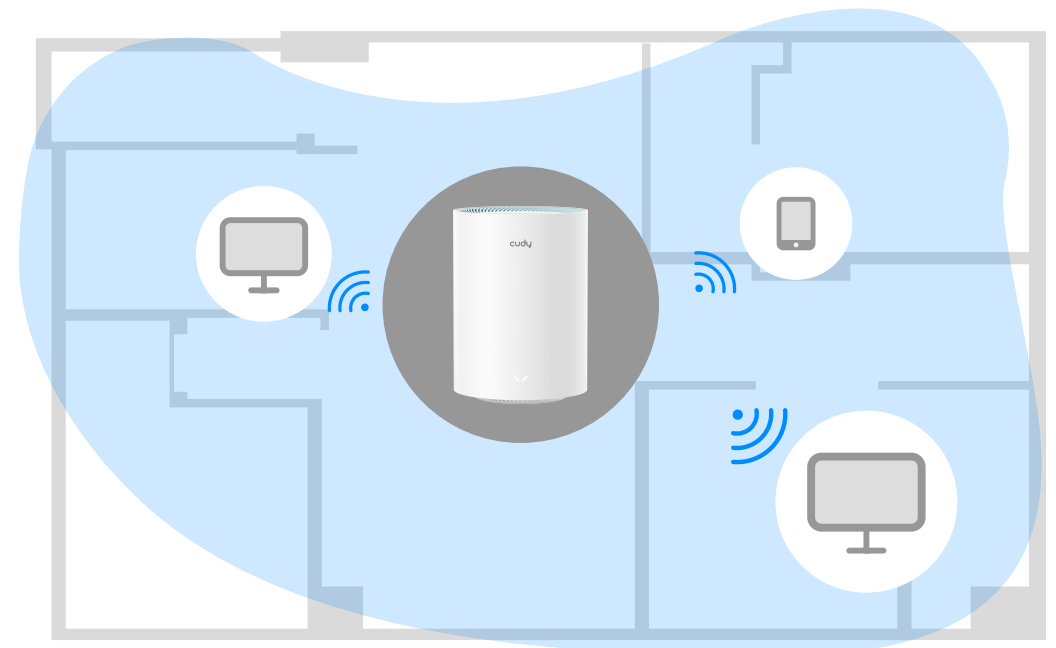

867 Mbps (5 GHz)

300 Mbps (2.4 GHz)

Up to 1.2Gbps Wi-Fi Speed: Enjoy smooth streaming, downloading, and gaming with extremely fast Wi-Fi Speed.

Features