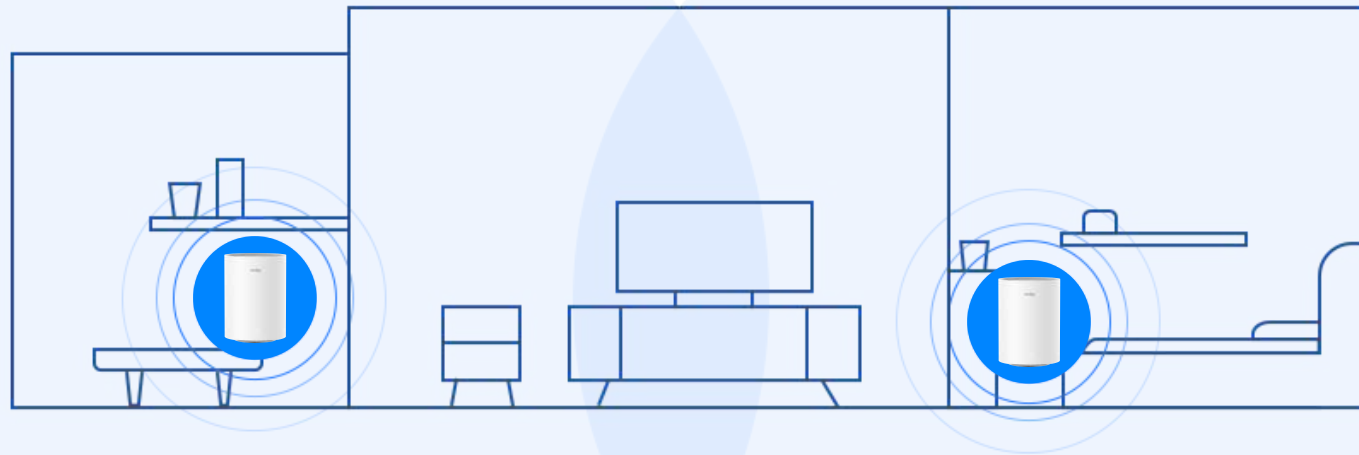

AC1200 Whole Home Mesh Covers Up to 4,500 sq.ft

With stronger and more efficient signals enhanced by Cudy Whole Home Mesh technology, M1300 (3-Pack) boosts broader whole home Wi-Fi coverage with great performance. Wireless connections and optional Ethernet backhaul work together to link mesh units, providing even faster network speeds and truly seamless coverage. Want more coverage? Simply add another one.