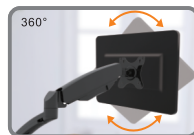

Gas Spring Monitor Mount

For TV size 14"-32"/DLB921

Focus Mount

- Universal monitor Mounts
- Gas spring
- Clamp installation
- Cable management

Item: DLB921
Made in China

CE RoHS

DOTMEDIA LTD
18 KATEVASIAS str & DALIAS str
ACHARNES 13671 ATHENS-GREECE
Tel. +302102849836
Fax +302102446835
Mail: info@dot-media.gr