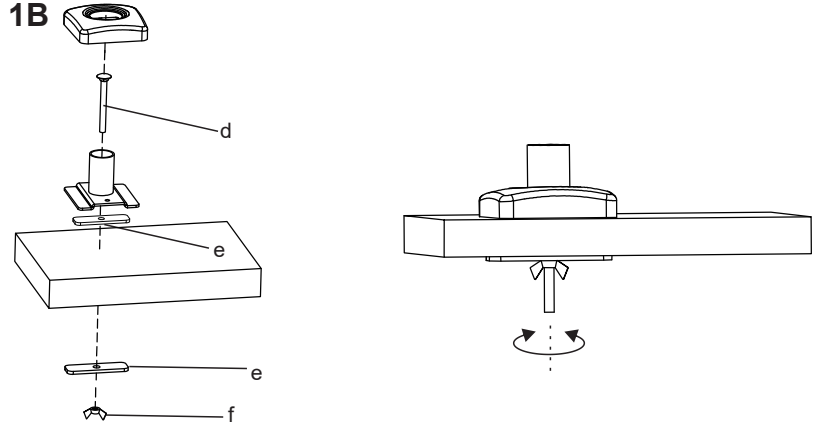

Gas Spring Monitor Mount

For TV size 14"-32"/DLB921

Focus Mount

- Universal monitor Mounts
- Gas spring
- Clamp installation
- Cable management

Item: DLB921
Made in China

CE RoHS

DOTMEDIA LTD
18 KATEVASIAS str & DALIAS str
ACHARNES 13671 ATHENS-GREECE
Tel. +302102849836
Fax +302102446835
Mail: info@dot-media.gr

Model:DLB921

STEP 1B

STEP 2

STEP 3

STEP 1A

STEP 4

STEP 6

STEP 5