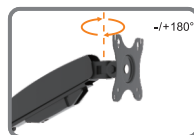

Gas Spring Monitor Mount

For TV size 14"-32"/DLB921

Focus Mount

- Universal monitor Mounts
- Gas spring
- Clamp installation
- Cable management

Item: DLB921
Made in China

CE RoHS

DOTMEDIA LTD
18 KATEVASIAS str & DALIAS str
ACHARNES 13671 ATHENS-GREECE
Tel. +302102849836
Fax +302102446835
Mail: info@dot-media.gr

Model:DLB921

STEP 1B

STEP 2

STEP 3

STEP 1A

STEP 4

STEP 6

STEP 5