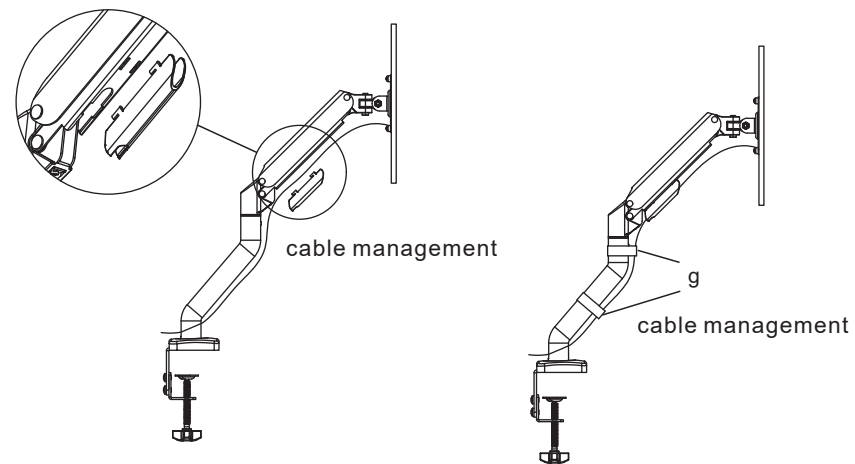

Gas Spring Monitor Mount

For TV size 14"-32"/DLB921

Focus Mount

- Universal monitor Mounts
- Gas spring
- Clamp installation
- Cable management

Item: DLB921
Made in China

CE RoHS

DOTMEDIA LTD
18 KATEVASIAS str & DALIAS str
ACHARNES 13671 ATHENS-GREECE
Tel. +302102849836
Fax +302102446835
Mail: info@dot-media.gr

Model:DLB921

STEP 1B

STEP 2

STEP 3

STEP 1A

STEP 4

STEP 6

STEP 5