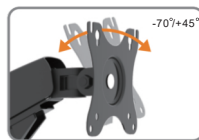

Gas Spring Monitor Mount

For TV size 14"-32"/DLB921

Focus Mount

- Universal monitor Mounts
- Gas spring
- Clamp installation
- Cable management

Item: DLB921
Made in China

CE RoHS

DOTMEDIA LTD
18 KATEVASIAS str & DALIAS str
ACHARNES 13671 ATHENS-GREECE
Tel. +302102849836
Fax +302102446835
Mail: info@dot-media.gr

Model:DLB921

STEP 1B

STEP 2

STEP 3

STEP 1A

STEP 4

STEP 6

STEP 5