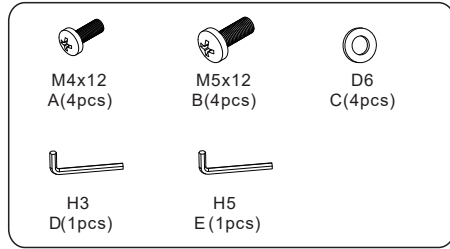

Gas Spring Monitor Mount

For TV size 14"-32"/DLB921

Focus Mount

- Universal monitor Mounts
- Gas spring
- Clamp installation
- Cable management

Item: DLB921
Made in China

CE RoHS

DOTMEDIA LTD
18 KATEVASIAS str & DALIAS str
ACHARNES 13671 ATHENS-GREECE
Tel. +302102849836
Fax +302102446835
Mail: info@dot-media.gr

Model:DLB921

STEP 1B

STEP 2

STEP 3

STEP 1A

STEP 4

STEP 6

STEP 5