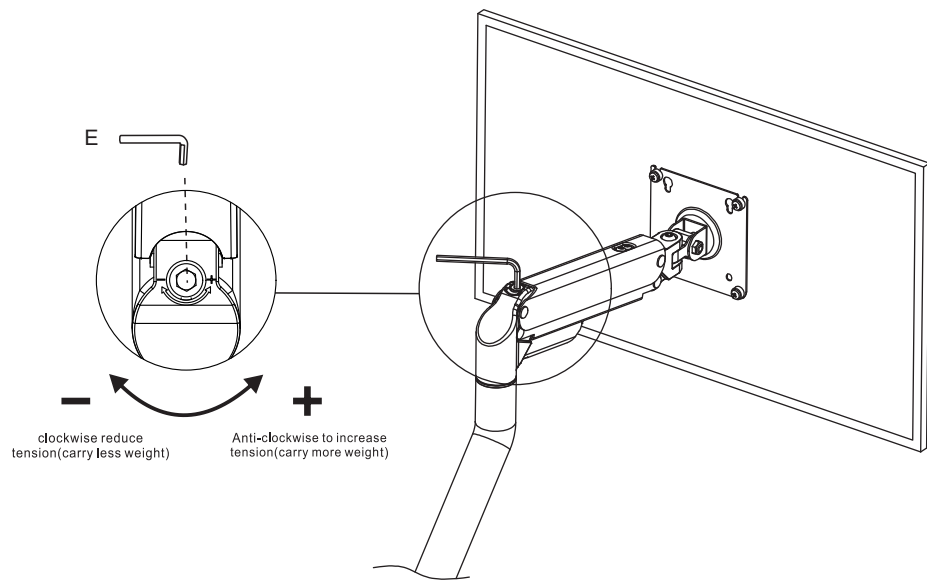

Gas Spring Monitor Mount

For TV size 14"-32"/DLB921

Focus Mount

- Universal monitor Mounts
- Gas spring
- Clamp installation
- Cable management

Item: DLB921
Made in China

CE RoHS

DOTMEDIA LTD
18 KATEVASIAS str & DALIAS str
ACHARNES 13671 ATHENS-GREECE
Tel. +302102849836
Fax +302102446835
Mail: info@dot-media.gr

Model:DLB921

STEP 1B

STEP 2

STEP 3

STEP 1A

STEP 4

STEP 6

STEP 5