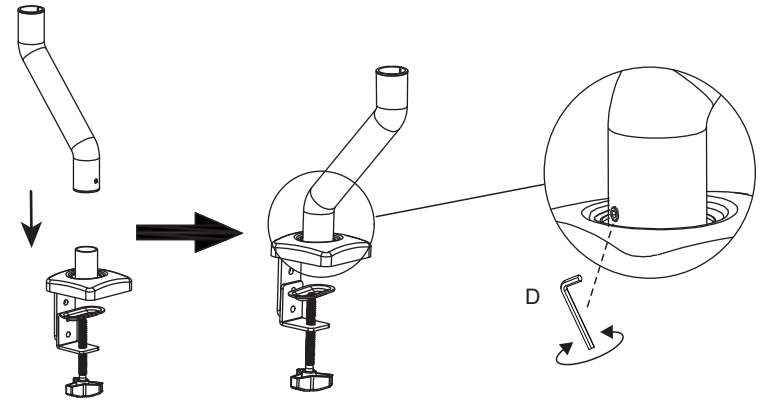

Gas Spring Monitor Mount

For TV size 14"-32"/DLB921

Focus Mount

- Universal monitor Mounts
- Gas spring
- Clamp installation
- Cable management

Item: DLB921
Made in China

CE RoHS

DOTMEDIA LTD
18 KATEVASIAS str & DALIAS str
ACHARNES 13671 ATHENS-GREECE
Tel. +302102849836
Fax +302102446835
Mail: info@dot-media.gr

Model:DLB921

STEP 1B

STEP 2

STEP 3

STEP 1A

STEP 4

STEP 6

STEP 5