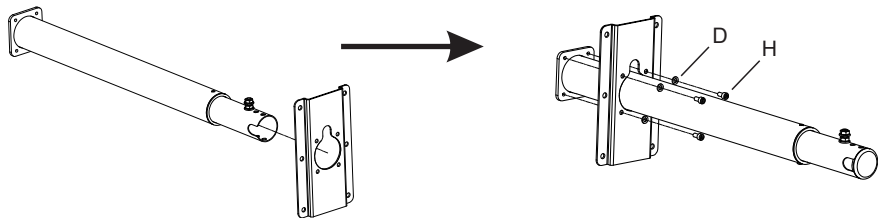

# Focus Mount

- Length adjustable 62-110cm
- Angle free tilt -15 to +15 degrees
- 360 degrees rotatable

Item: PMC-62110  
Made in China

CE RoHS

DOTMEDIA LTD  
18 KATEVASIAS str & DALIAS str  
ACHARNES 13671 ATHENS-GREECE  
Tel. +302102849836  
Fax +302102446835  
Mail: [info@dot-media.gr](mailto:info@dot-media.gr)

- |   |   |  |   |
|---|---|--|---|
| <br>M4X12MM<br>A(4pcs)  | <br>M5X15MM<br>B(4pcs)  | <br>M6X15MM<br>C(4pcs) |   |
| <br>D6<br>D(4pcs)      | <br>D8<br>E(6pcs)      | <br>F(6pcs)           | <br>G(6pcs)       |
| <br>M6X12MM<br>H(4pcs) | <br>M8X60MM<br>I(2pcs) | <br>M8<br>J(2pcs)     | <br>H5<br>K(1pcs) |

STEP2

STEP3

a (1pcs)

b (1pcs)

c (1pcs)

d (1pcs)

e (1pcs)

STEP1