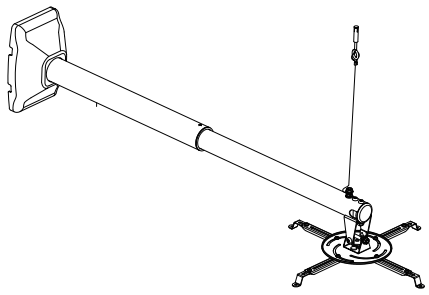

# Focus Mount

- Length adjustable 62-110cm
- Angle free tilt -15 to +15 degrees
- 360 degrees rotatable

Item: PMC-62110  
Made in China

CE RoHS

DOTMEDIA LTD  
18 KATEVASIAS str & DALIAS str  
ACHARNES 13671 ATHENS-GREECE  
Tel. +302102849836  
Fax +302102446835  
Mail: [info@dot-media.gr](mailto:info@dot-media.gr)

- |   |   |  |   |
|---|---|--|---|
| <br>M4X12MM<br>A(4pcs)  | <br>M5X15MM<br>B(4pcs)  | <br>M6X15MM<br>C(4pcs) |   |
| <br>D6<br>D(4pcs)      | <br>D8<br>E(6pcs)      | <br>F(6pcs)           | <br>G(6pcs)       |
| <br>M6X12MM<br>H(4pcs) | <br>M8X60MM<br>I(2pcs) | <br>M8<br>J(2pcs)     | <br>H5<br>K(1pcs) |