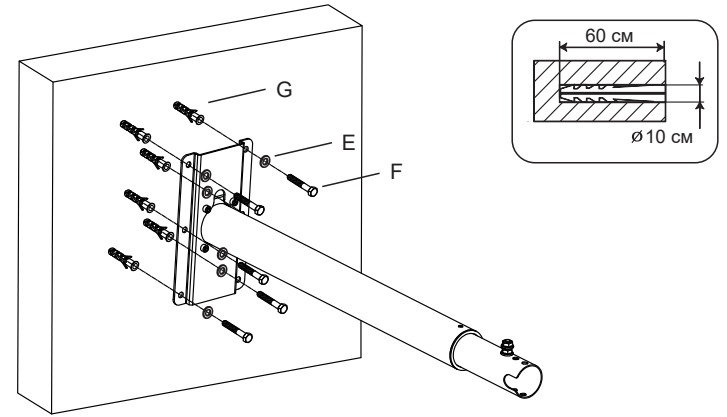

M4X12MM A(4pcs)	 M5X15MM B(4pcs)	 M6X15MM C(4pcs)	
 D6 D(4pcs)	 D8 E(6pcs)	 F(6pcs)	 G(6pcs)
 M6X12MM H(4pcs)	 M8X60MM I(2pcs)	 M8 J(2pcs)	 H5 K(1pcs)

STEP2

STEP3

STEP1

STEP4