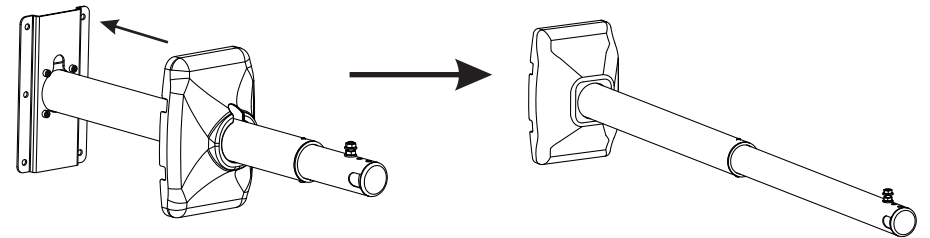

M4X12MM A(4pcs)	 M5X15MM B(4pcs)	 M6X15MM C(4pcs)	
 D6 D(4pcs)	 D8 E(6pcs)	 F(6pcs)	 G(6pcs)
 M6X12MM H(4pcs)	 M8X60MM I(2pcs)	 M8 J(2pcs)	 H5 K(1pcs)

STEP2

STEP3

STEP1

STEP4