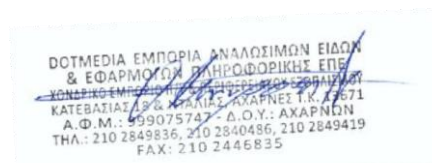

hereby we declare that:

Equipment	USB Gaming Keyboard
Model number	KB-3000G TOROMI
Brand name	ZeroGround

is in conformity with the applicable requirements of the following documents

I hereby declare that the equipment named above has been designed to comply with the relevant sections of the above referenced specifications. The unit complies with all applicable Essential Requirements of the Directives

Place and date of issue

AXARNAI, 28/6/2021

Signature