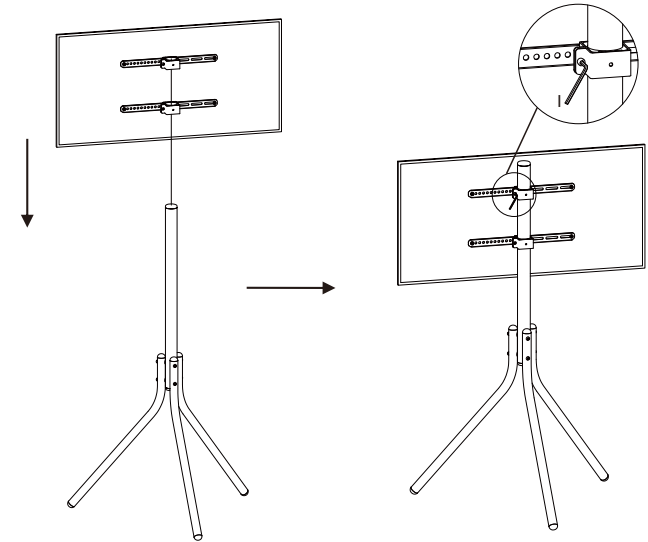

Model:TT144

 M4x12 A(4pcs)	 M6x12 B(4pcs)	 M8x16 C(4pcs)	 M8x25 D(4pcs)
 D6 E(4pcs)	 F(4pcs)	 M8x40 G(6pcs)	 D8 H(6pcs)
 H5 I(1pcs)			

 400x400	 Max 30 kg	 23"-65"
--	---	--

STEP 2

STEP 3

STEP 4

Part list

a (1pcs)

b (3pcs)

c (2pcs)

d (3pcs)

STEP 1