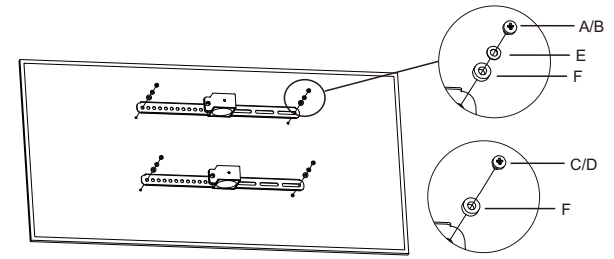

Artistic Floor TV Stand

TT144

Focus Mount

- Height adjustment
- Tripod style
- Cable management

Item: TT144
Made in China

CE RoHS

DOTMEDIA LTD
18 KATEVASIAS str & DALIAS str
ACHARNES 13671 ATHENS-GREECE
Tel. +302102849836
Fax +302102446835
Mail: info@dot-media.gr

Model:TT144

 M4x12 A(4pcs)	 M6x12 B(4pcs)	 M8x16 C(4pcs)	 M8x25 D(4pcs)
 D6 E(4pcs)	 F(4pcs)	 M8x40 G(6pcs)	 D8 H(6pcs)
 H5 I(1pcs)			

 400x400	 Max 30 kg	 23"-65"
--	---	--

STEP 2

STEP 3

STEP 4

Part list

a (1pcs)

b (3pcs)

c (2pcs)

d (3pcs)

STEP 1