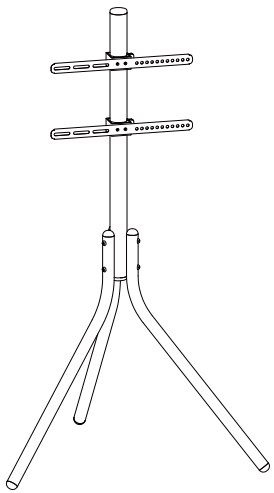

Artistic Floor TV Stand

TT144

Focus Mount

- Height adjustment
- Tripod style
- Cable management

Item: TT144
Made in China

CE RoHS

DOTMEDIA LTD
18 KATEVASIAS str & DALIAS str
ACHARNES 13671 ATHENS-GREECE
Tel. +302102849836
Fax +302102446835
Mail: info@dot-media.gr

Model:TT144

 M4x12 A(4pcs)	 M6x12 B(4pcs)	 M8x16 C(4pcs)	 M8x25 D(4pcs)
 D6 E(4pcs)	 F(4pcs)	 M8x40 G(6pcs)	 D8 H(6pcs)
 H5 I(1pcs)			

 400x400	 Max 30 kg	 23"-65"
--	---	--

STEP 2

STEP 3

STEP 4

Part list

a (1pcs)

b (3pcs)

c (2pcs)

d (3pcs)

STEP 1