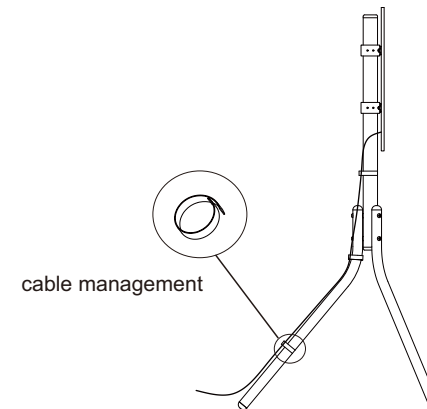

Model:TT144

 M4x12 A(4pcs)	 M6x12 B(4pcs)	 M8x16 C(4pcs)	 M8x25 D(4pcs)
 D6 E(4pcs)	 F(4pcs)	 M8x40 G(6pcs)	 D8 H(6pcs)
 H5 I(1pcs)			

 400x400	 Max 30 kg	 23"-65"
--	---	--

STEP 2

STEP 3

STEP 4

Part list

a (1pcs)

b (3pcs)

c (2pcs)

d (3pcs)

STEP 1