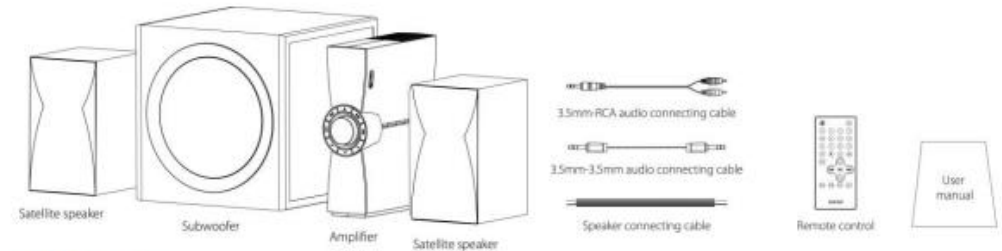

EAN Codes

Color Options	EAN Codes
BLACK	6923520269594