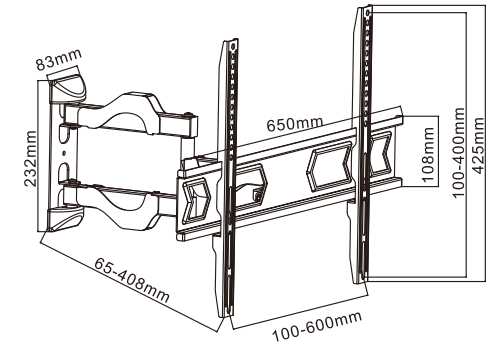

Easy Installation

Feature

- Low-profile Full Motion TV Mount, compatible for curved TV
- Tilt -3° to 12°
- Level adjustment +/-3°
- cable management

WMS03-44AT

WMS03-64AT

Feature

- Low-profile Full Motion TV Mount, compatible for curved TV
- Tilt -3° to 12°
- Level adjustment +/-3°
- cable management