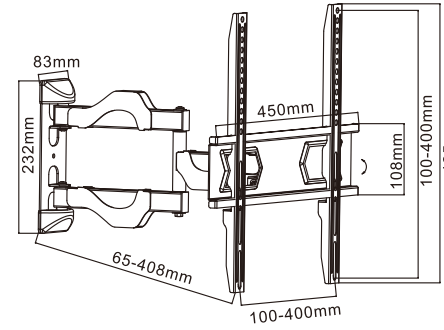

Easy Installation

Feature

- Low-profile Full Motion TV Mount, compatible for curved TV
- Tilt -3° to 12°
- Level adjustment +/-3°
- cable management

WMS03-44AT

WMS03-64AT

Feature

- Low-profile Full Motion TV Mount, compatible for curved TV
- Tilt -3° to 12°
- Level adjustment +/-3°
- cable management