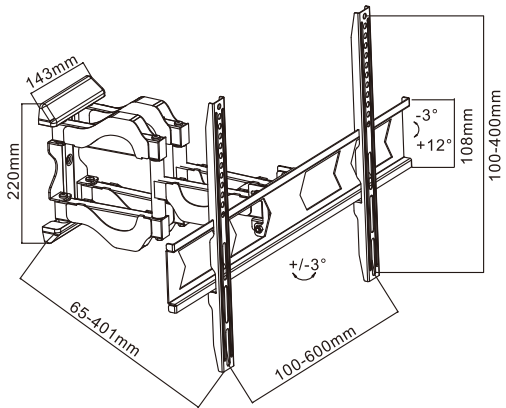

WMS16-64AT