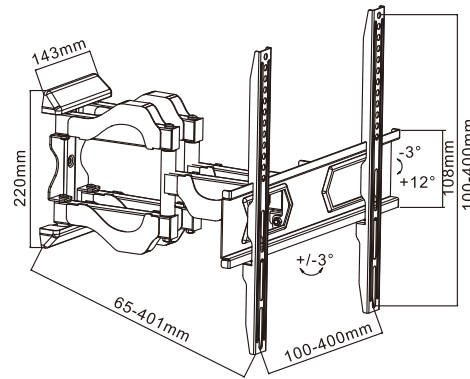

Easy Installation

Feature

- Low-profile Full Motion TV Mount, compatible for curved TV
- Tilt -3° to 12°
- Level adjustment +/-3°
- cable management

Feature

- Low-profile Full Motion TV Mount, compatible for curved TV
- Tilt -3° to 12°
- Level adjustment +/-3°
- cable management

Easy Installation

Integrated cable management