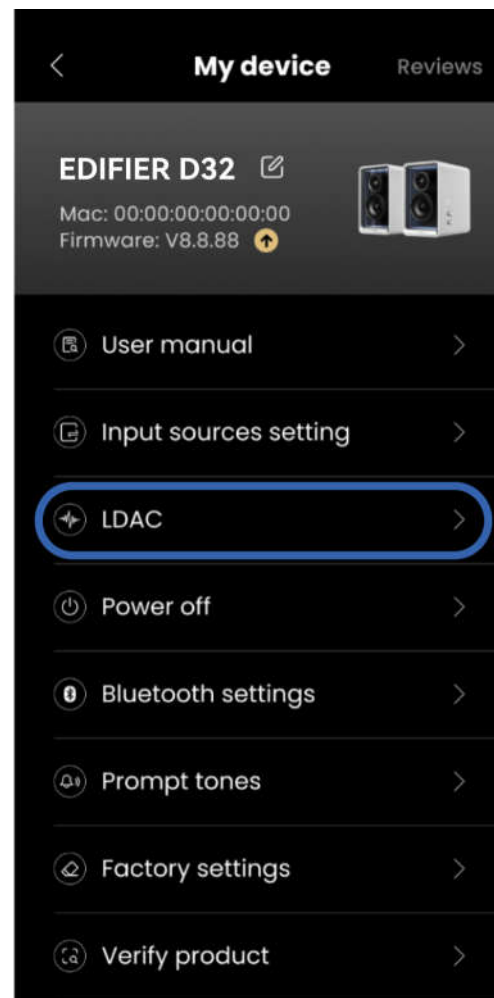

D32

Tabletop Wireless Speaker

LDAC

How to use it for hi-res audio on D32 speaker?

1. Enable LDAC on your Android device, and select the “Sound quality preferred” mode.
2. Enable LDAC on Edifier ConneX App and select “Sampling rate of 96kHz”.
3. Make sure the source audio meets the requirements of high resolution certification (24-bit/96kHz or above).

What speakers from EDIFIER support LDAC?

- EDIFIER QD35
- EDIFIER QR65
- EDIFIER e25HD
- EDIFIER D32
- EDIFIER Evo Soul (Local model name in China)