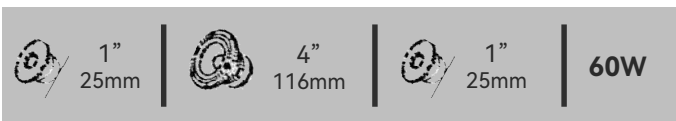

D32

Tabletop Wireless Speaker

High Resolution Audio Wireless Transmission

- **Bluetooth Connection**
  - **Android devices with V8.0 or above**
    - The Bluetooth V5.3 audio receiver supports LDAC codec with the highest transmission speed up to 990kbps.
    - Audio resolution up to 24bit/96kHz
  - **Bluetooth devices with V4.0 or above**
    - Multi-point connection -- Supports the simultaneous connection of two devices
  - **Hi-Res Audio Wireless certificate granted**
  - **SBC and AAC codecs supported**

High Resolution Audio Wired Transmission

- The USB-C and AUX input ports support signals with the resolution up to 24bit/96kHz.
- Hi-Res Audio certificate granted

Long Battery Life

- With the built-in 5200mAh battery pack, it can runs for more than 12 hours at 80% volume level without external power supply.

Easy-to-Use

- Easy to move with the handle hidden in the rear panel
- The accordion keyboard in the front panel for easy control
- Works with EDIFIER ConneX mobile app for more functions