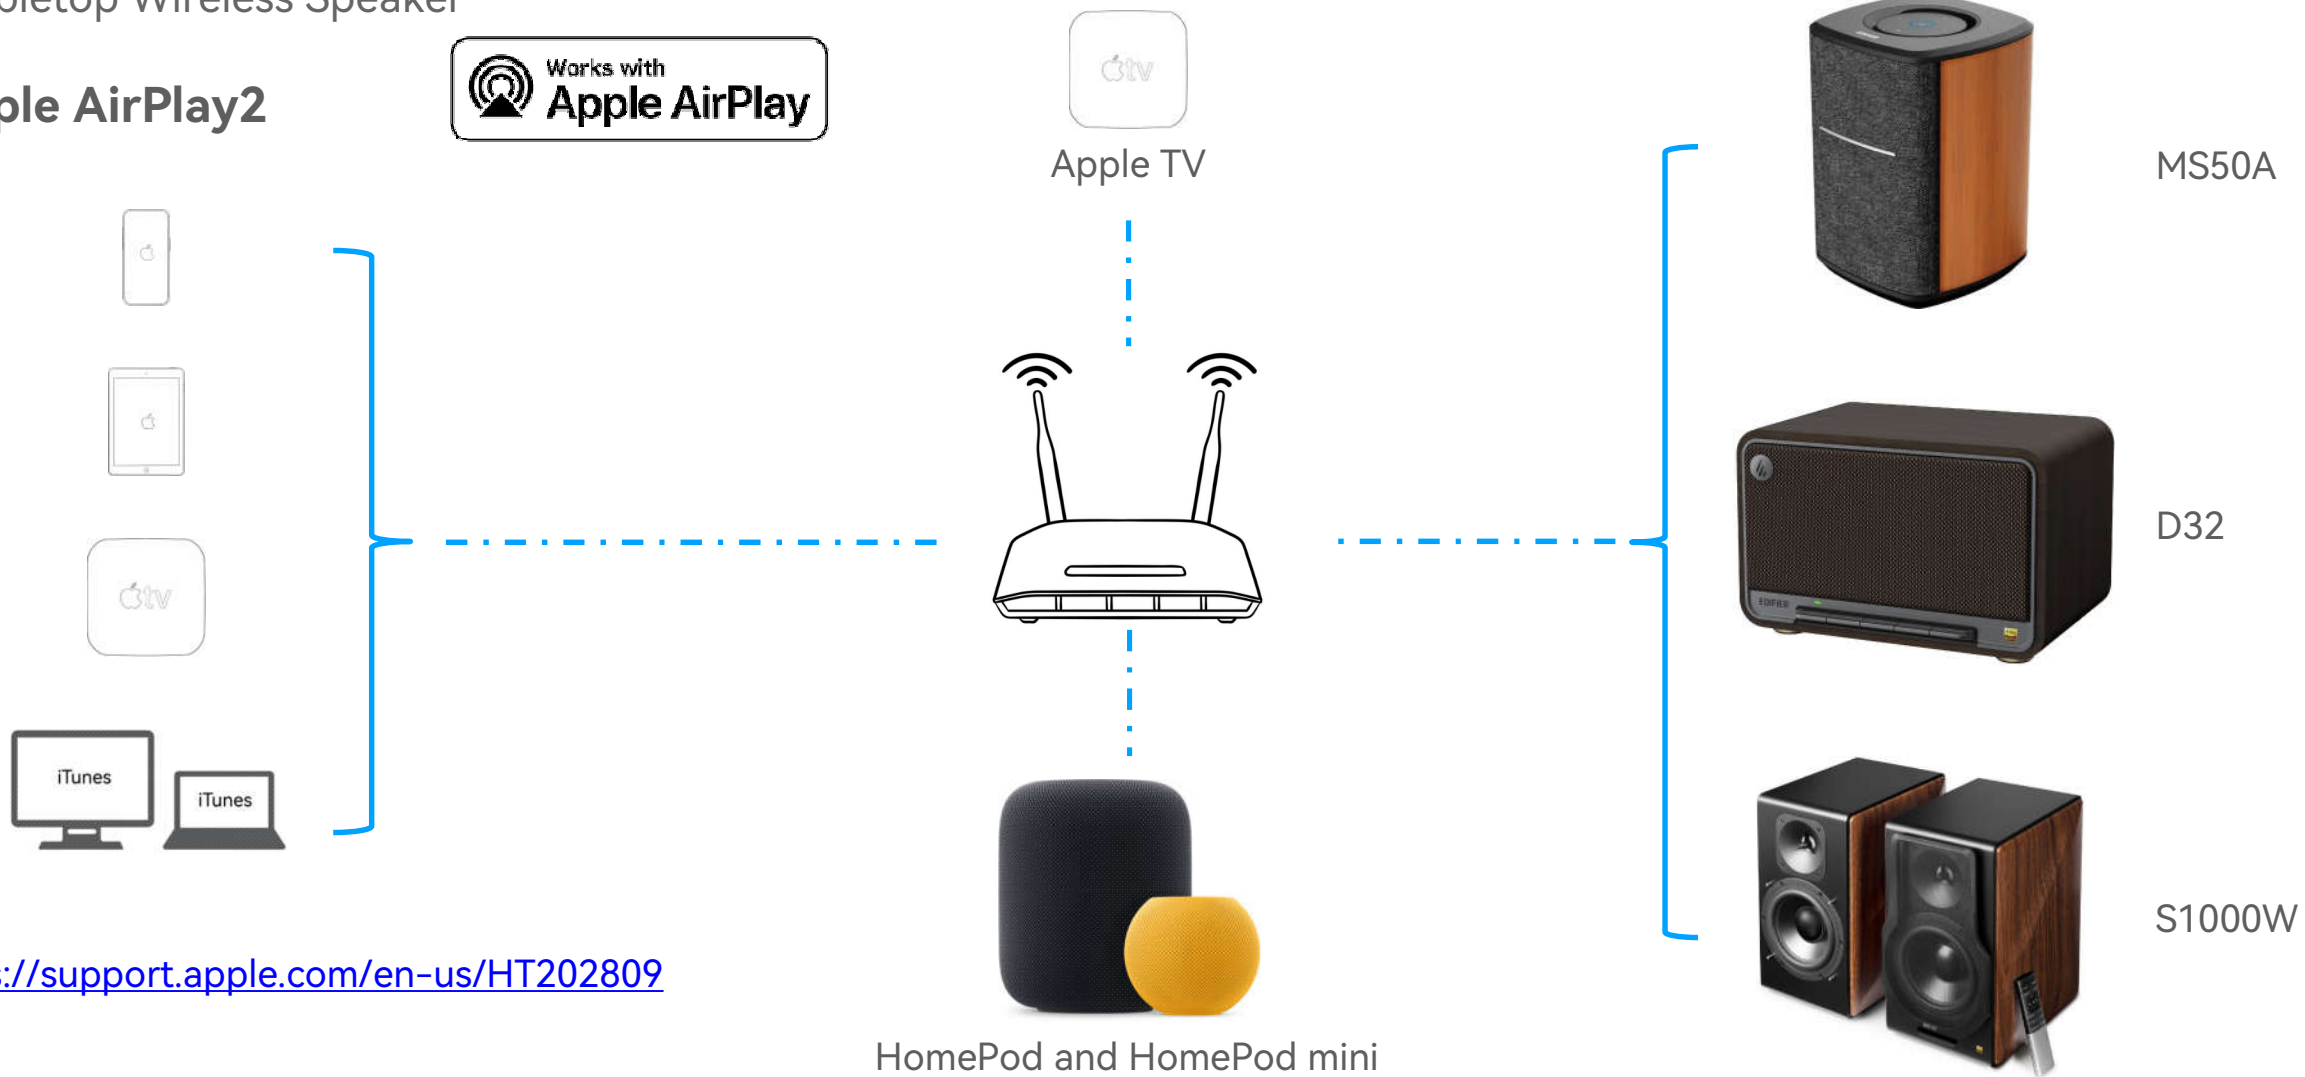

EDIFIER D32 GTM Deck

Version 06

2024/01/08

EDIFIER Product Deck | Tabletop Wireless Speaker

EDIFIER
A Passion for Sound

D32 A retro style combo speaker that provides hi-res audio free from device limitation

D32

Tabletop Wireless Speaker

Apple AirPlay2

What is Apple AirPlay2?

AirPlay is a proprietary wireless technology developed by Apple for streaming content wirelessly between compatible devices that share a network. Launched in 2010, AirPlay was a one-to-one protocol, meaning you could only stream from one device to another. **Introduced in 2018, AirPlay 2 improves buffering, adds streaming audio to stereo speakers, allows audio to be sent to multiple devices in different rooms and control by Control Center, the Home app, or Siri.**

* iTunes does not support multi-room music system via AirPlay2.

D32

Tabletop Wireless Speaker

Apple AirPlay2

How to use it on D32 speaker?

1. Connect your device to your WiFi network.
2. Use AirPlay on your device or EDIFIER ConneX App to connect one or more D32 speakers to the same WiFi network.
3. Select one or more D32 speakers from the AirPlay-compatible device list on your device.
4. Play a track and enjoy.

What speakers from EDIFIER support AirPlay2?

- EDIFIER D32
- EDIFIER S1000W
- EDIFIER MS50A
- EDIFIER Evo Soul (Local model name in China)

D32

Tabletop Wireless Speaker

Apple AirPlay2

<https://support.apple.com/en-us/HT202809>