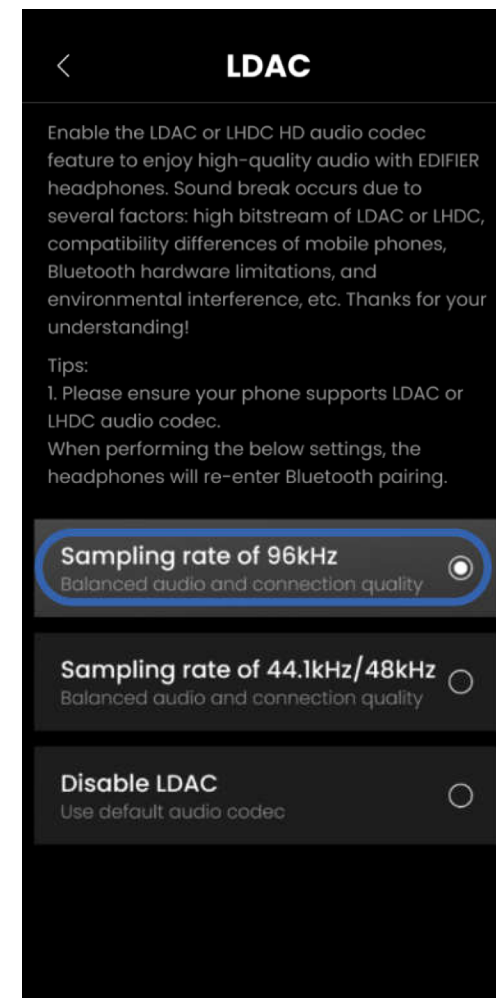

D32

Tabletop Wireless Speaker

LDAC

How to use it for hi-res audio on D32 speaker?

1. Enable LDAC on your Android device, and select the “Sound quality preferred” mode.
2. Enable LDAC on Edifier ConneX App and select “Sampling rate of 96kHz”.
3. Make sure the source audio meets the requirements of high resolution certification (24-bit/96kHz or above).

What speakers from EDIFIER support LDAC?

- EDIFIER QD35
- EDIFIER QR65
- EDIFIER e25HD
- EDIFIER D32
- EDIFIER Evo Soul (Local model name in China)