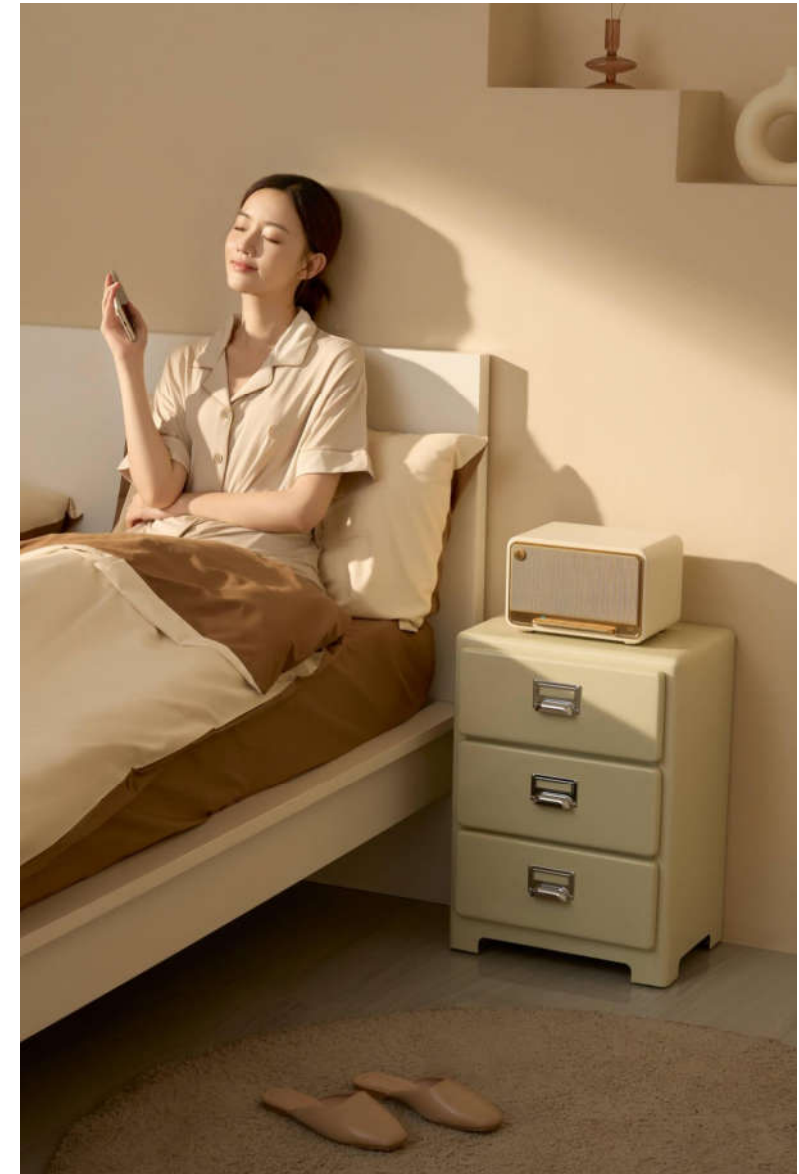

EDIFIER D32 GTM Deck

Version 06

2024/01/08

EDIFIER Product Deck | Tabletop Wireless Speaker

EDIFIER
A Passion for Sound

D32 A retro style combo speaker that provides hi-res audio free from device limitation

Easy-to-Use

- Easy to move with the handle hidden in the rear panel
- The accordion keyboard in the front panel for easy control
- Works with EDIFIER ConneX mobile app for more functions

D32

Tabletop Wireless Speaker