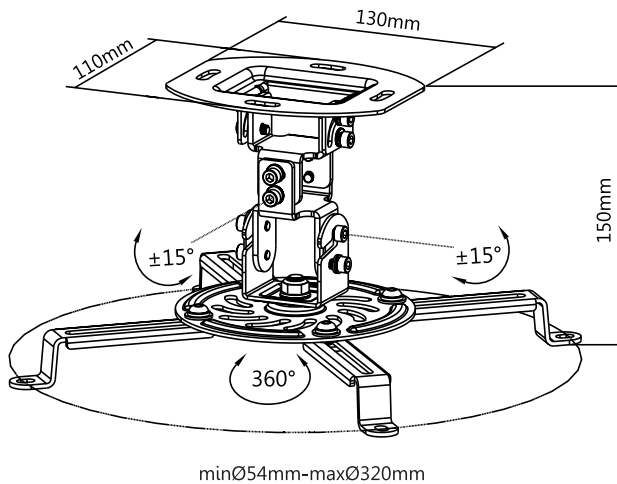

LogiLink®

Universal Ceiling Projector Mount, 150mm

Art. No.: BP0057

It works for flat ceilings and comes with all the hardware needed for easy installation.

Features:

- » Fits the projector up to 13.5kg
- » Sturdy and simple design
- » Aluminum construction
- » Works with flat ceilings
- » -15°~15° tilt, -15°~15° swivel, 360° rotate
- » Comes with the mounting hardware
- » Max Equipment Size: Projectors with a range from 54mm to 320mm in diameter

LogiLink®

Universal Ceiling Projector Mount, 150mm

Art. No.: BP0057

Specification:

Material	Steel
Mounting Range	54-320mm
Rated Load	25kg (55lbs)
Tilt	-15° ~15°
Swivel	-15°~15°
Rotate	360°
Color	White
Product Dimensions	150 x 334 x 334mm

Package Contents:

- » 1 x Projector Mount
- » 1 x Screw Package
- » 1 x User Manual

Package Informations:

- » Packing Dimension: 220 x 135 x 105mm
- » Packing Weight: 1.15kg
- » Carton Dimension: 460 x 440 x 285mm
- » Carton Q'ty: 16pcs
- » Carton Weight: 19.6kg