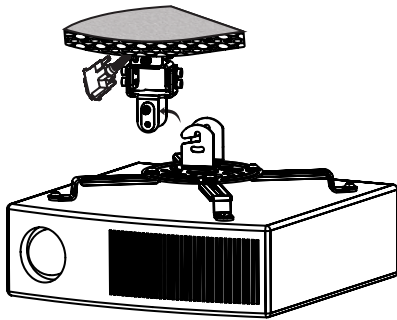

LogiLink®

Universal Ceiling Projector Mount, 150mm

Art. No.: BP0057

It works for flat ceilings and comes with all the hardware needed for easy installation.

Features:

- » Fits the projector up to 13.5kg
- » Sturdy and simple design
- » Aluminum construction
- » Works with flat ceilings
- » -15°~15° tilt, -15°~15° swivel, 360° rotate
- » Comes with the mounting hardware
- » Max Equipment Size: Projectors with a range from 54mm to 320mm in diameter

Made in China

Best Connectivity

LogiLink®

Universal Ceiling Projector Mount, 150mm

Art. No.: BP0057

1

2

3

LogiLink®

Universal Ceiling Projector Mount, 150mm

Art. No.: BP0057

Specification:

Material	Steel
Mounting Range	54-320mm
Rated Load	25kg (55lbs)
Tilt	-15° ~15°
Swivel	-15°~15°
Rotate	360°
Color	White
Product Dimensions	150 x 334 x 334mm