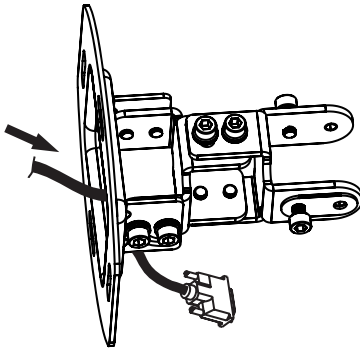

LogiLink®

Universal Ceiling Projector Mount, 150mm

Art. No.: BP0057

It works for flat ceilings and comes with all the hardware needed for easy installation.

Features:

- » Fits the projector up to 13.5kg
- » Sturdy and simple design
- » Aluminum construction
- » Works with flat ceilings
- » -15°~15° tilt, -15°~15° swivel, 360° rotate
- » Comes with the mounting hardware
- » Max Equipment Size: Projectors with a range from 54mm to 320mm in diameter

Made in China

Best Connectivity

LogiLink®

Universal Ceiling Projector Mount, 150mm

Art. No.: BP0057

1

2

3

4

* The specifications and pictures are subject to change without notice.
* All trade names referenced are the registered trademark of their respective owners.

BP0057

4 052792 048186

Made in China

Best Connectivity