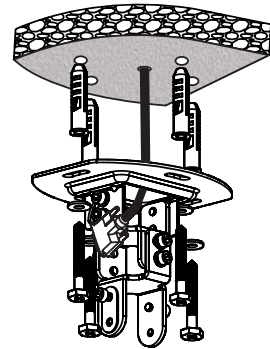

LogiLink®

Universal Ceiling Projector Mount, 150mm

Art. No.: BP0057

It works for flat ceilings and comes with all the hardware needed for easy installation.

Features:

- » Fits the projector up to 13.5kg
- » Sturdy and simple design
- » Aluminum construction
- » Works with flat ceilings
- » -15°~15° tilt, -15°~15° swivel, 360° rotate
- » Comes with the mounting hardware
- » Max Equipment Size: Projectors with a range from 54mm to 320mm in diameter

Made in China

Best Connectivity

LogiLink®

Universal Ceiling Projector Mount, 150mm

Art. No.: BP0057

1

2

3

4

* The specifications and pictures are subject to change without notice.
* All trade names referenced are the registered trademark of their respective owners.

BP0057

4 052792 048186

Made in China

Best Connectivity

LogiLink®

Universal Ceiling Projector Mount, 150mm

Art. No.: BP0057

Specification:

Material	Steel
Mounting Range	54-320mm
Rated Load	25kg (55lbs)
Tilt	-15° ~15°
Swivel	-15°~15°
Rotate	360°
Color	White
Product Dimensions	150 x 334 x 334mm