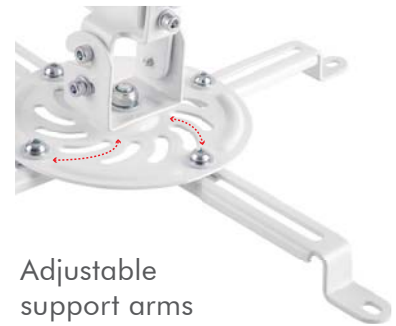

LogiLink®

Universal Ceiling Projector Mount, 150mm

Art. No.: BP0057

It works for flat ceilings and comes with all the hardware needed for easy installation.

Features:

- » Fits the projector up to 13.5kg
- » Sturdy and simple design
- » Aluminum construction
- » Works with flat ceilings
- » -15°~15° tilt, -15°~15° swivel, 360° rotate
- » Comes with the mounting hardware
- » Max Equipment Size: Projectors with a range from 54mm to 320mm in diameter

LogiLink®

Universal Ceiling Projector Mount, 150mm

Art. No.: BP0057

Specification:

Material	Steel
Mounting Range	54-320mm
Rated Load	25kg (55lbs)
Tilt	-15° ~15°
Swivel	-15°~15°
Rotate	360°
Color	White
Product Dimensions	150 x 334 x 334mm