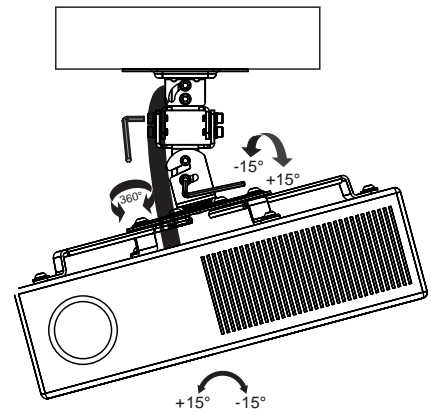

LogiLink®

Universal Ceiling Projector Mount, 150mm

Art. No.: BP0057

It works for flat ceilings and comes with all the hardware needed for easy installation.

Features:

- » Fits the projector up to 13.5kg
- » Sturdy and simple design
- » Aluminum construction
- » Works with flat ceilings
- » -15°~15° tilt, -15°~15° swivel, 360° rotate
- » Comes with the mounting hardware
- » Max Equipment Size: Projectors with a range from 54mm to 320mm in diameter

Made in China

Best Connectivity

LogiLink®

Universal Ceiling Projector Mount, 150mm

Art. No.: BP0057

1

2

3

4

* The specifications and pictures are subject to change without notice.
* All trade names referenced are the registered trademark of their respective owners.

BP0057

4 052792 048186

Made in China

Best Connectivity

LogiLink®

Universal Ceiling Projector Mount, 150mm

Art. No.: BP0057

Specification:

Material	Steel
Mounting Range	54-320mm
Rated Load	25kg (55lbs)
Tilt	-15° ~15°
Swivel	-15°~15°
Rotate	360°
Color	White
Product Dimensions	150 x 334 x 334mm