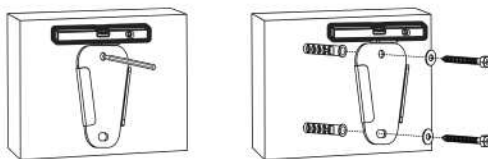

LogiLink®

LOW PROFILE TV WALL MOUNT
for 23"-42" TV

Art. No.: BP0004

Ultra slim with 2-pieces easy installation design, compatible with VESA standard max. 200x200mm.

Features:

- » Super strong mounting brackets: Solid-reinforced Cold Steel, durable product with maximum capacity of 25kg
- » Ultra Slim just 13mm from the wall
- » Compatible with VESA 75x75mm, 100x100mm, 200x100mm, 200x200mm
- » Easy to install
- » Fit for 23-42 inch LED LCD plasma TV, PC Monitor screens

Remove the wall plate from the wall mount

Install the wall plate to the wall

Install the wall mount to back of the TV

Apply the TV with wall mount to the wall plate

RoHS
compliant

* The specifications and pictures are subject to change without notice.
*All trade names referenced are the registered namework of their respective owners.

Made in China

LogiLink®

LOW PROFILE TV WALL MOUNT
for 23"-42" TV

Art. No.: **BP0004**

Specification:

Screen Size	23"-42"
Rated Load	25kg/55lbs
VESA	75x75, 100x100, 200x100, 200x200
Distance to the wall	13mm
Product Size	230 x 230 x 13mm

Package Contents:

- » 1 x TV Wall Mount
- » 1 x Screw Package
- » 1 x User Manual

Package Informations:

- » Packing Dimension: 239 x 239 x 25mm
- » Packing Weight: 0.97kg
- » Carton Dimension: 339 x 255 x 255mm
- » Carton Q'ty: 12pcs
- » Carton Weight: 12kg