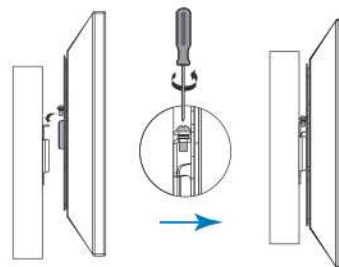

LogiLink®

LOW PROFILE TV WALL MOUNT
for 23"-42" TV

Art. No.: BP0004

Ultra slim with 2-pieces easy installation design, compatible with VESA standard max. 200x200mm.

Features:

- » Super strong mounting brackets: Solid-reinforced Cold Steel, durable product with maximum capacity of 25kg
- » Ultra Slim just 13mm from the wall
- » Compatible with VESA 75x75mm, 100x100mm, 200x100mm, 200x200mm
- » Easy to install
- » Fit for 23-42 inch LED LCD plasma TV, PC Monitor screens

Remove the wall plate from the wall mount

Install the wall plate to the wall

Install the wall mount to back of the TV

Apply the TV with wall mount to the wall plate

RoHS
compliant

* The specifications and pictures are subject to change without notice.
*All trade names referenced are the registered namework of their respective owners.

Made in China

LogiLink®

LOW PROFILE TV WALL MOUNT
for 23"-42" TV

Art. No.: **BP0004**

Specification:

Screen Size	23"-42"
Rated Load	25kg/55lbs
VESA	75x75, 100x100, 200x100, 200x200
Distance to the wall	13mm
Product Size	230 x 230 x 13mm

Package Contents:

- » 1 x TV Wall Mount
- » 1 x Screw Package
- » 1 x User Manual

Package Informations:

- » Packing Dimension: 239 x 239 x 25mm
- » Packing Weight: 0.97kg
- » Carton Dimension: 339 x 255 x 255mm
- » Carton Q'ty: 12pcs
- » Carton Weight: 12kg