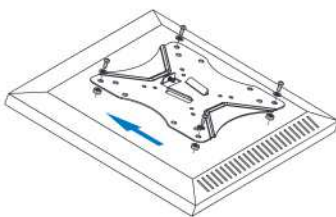

LogiLink®

LOW PROFILE TV WALL MOUNT
for 23"-42" TV

Art. No.: BP0004

Ultra slim with 2-pieces easy installation design, compatible with VESA standard max. 200x200mm.

Features:

- » Super strong mounting brackets: Solid-reinforced Cold Steel, durable product with maximum capacity of 25kg
- » Ultra Slim just 13mm from the wall
- » Compatible with VESA 75x75mm, 100x100mm, 200x100mm, 200x200mm
- » Easy to install
- » Fit for 23-42 inch LED LCD plasma TV, PC Monitor screens

Remove the wall plate from the wall mount

Install the wall plate to the wall

Install the wall mount to back of the TV

Apply the TV with wall mount to the wall plate

RoHS
compliant

* The specifications and pictures are subject to change without notice.
*All trade names referenced are the registered namework of their respective owners.

Made in China

LogiLink®

LOW PROFILE TV WALL MOUNT
for 23"-42" TV

Art. No.: **BP0004**

Specification:

Screen Size	23"-42"
Rated Load	25kg/55lbs
VESA	75x75, 100x100, 200x100, 200x200
Distance to the wall	13mm
Product Size	230 x 230 x 13mm

Package Contents:

- » 1 x TV Wall Mount
- » 1 x Screw Package
- » 1 x User Manual

Package Informations:

- » Packing Dimension: 239 x 239 x 25mm
- » Packing Weight: 0.97kg
- » Carton Dimension: 339 x 255 x 255mm
- » Carton Q'ty: 12pcs
- » Carton Weight: 12kg