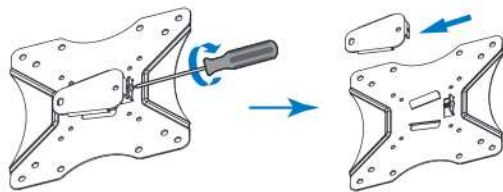

LogiLink®

LOW PROFILE TV WALL MOUNT
for 23"-42" TV

Art. No.: BP0004

Ultra slim with 2-pieces easy installation design, compatible with VESA standard max. 200x200mm.

Features:

- » Super strong mounting brackets: Solid-reinforced Cold Steel, durable product with maximum capacity of 25kg
- » Ultra Slim just 13mm from the wall
- » Compatible with VESA 75x75mm, 100x100mm, 200x100mm, 200x200mm
- » Easy to install
- » Fit for 23-42 inch LED LCD plasma TV, PC Monitor screens

Remove the wall plate from the wall mount

Install the wall plate to the wall

Install the wall mount to back of the TV

Apply the TV with wall mount to the wall plate

RoHS
compliant

* The specifications and pictures are subject to change without notice.
*All trade names referenced are the registered namework of their respective owners.

Made in China

LogiLink®

LOW PROFILE TV WALL MOUNT
for 23"-42" TV

Art. No.: **BP0004**

Specification:

Screen Size	23"-42"
Rated Load	25kg/55lbs
VESA	75x75, 100x100, 200x100, 200x200
Distance to the wall	13mm
Product Size	230 x 230 x 13mm