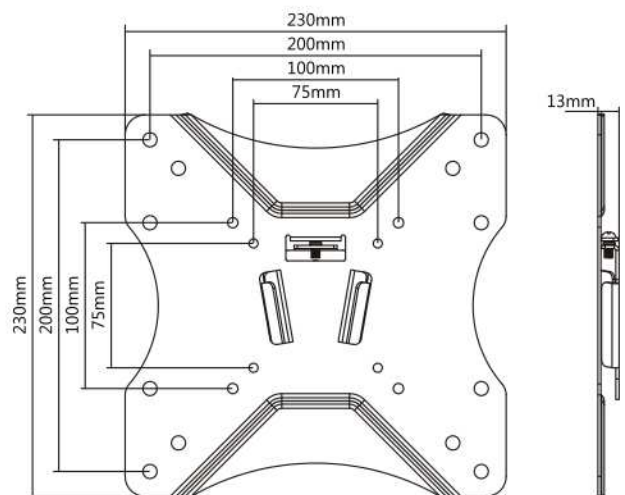

LogiLink®

LOW PROFILE TV WALL MOUNT
for 23"-42" TV

Art. No.: BP0004

Ultra slim with 2-pieces easy installation design, compatible with VESA standard max. 200x200mm.

Features:

- » Super strong mounting brackets: Solid-reinforced Cold Steel, durable product with maximum capacity of 25kg
- » Ultra Slim just 13mm from the wall
- » Compatible with VESA 75x75mm, 100x100mm, 200x100mm, 200x200mm
- » Easy to install
- » Fit for 23-42 inch LED LCD plasma TV, PC Monitor screens

Remove the wall plate from the wall mount

Install the wall plate to the wall

Install the wall mount to back of the TV

Apply the TV with wall mount to the wall plate

RoHS
compliant

* The specifications and pictures are subject to change without notice.
*All trade names referenced are the registered namework of their respective owners.

Made in China

LogiLink®

LOW PROFILE TV WALL MOUNT
for 23"-42" TV

Art. No.: **BP0004**

Specification:

Screen Size	23"-42"
Rated Load	25kg/55lbs
VESA	75x75, 100x100, 200x100, 200x200
Distance to the wall	13mm
Product Size	230 x 230 x 13mm

Package Contents:

- » 1 x TV Wall Mount
- » 1 x Screw Package
- » 1 x User Manual

Package Informations:

- » Packing Dimension: 239 x 239 x 25mm
- » Packing Weight: 0.97kg
- » Carton Dimension: 339 x 255 x 255mm
- » Carton Q'ty: 12pcs
- » Carton Weight: 12kg