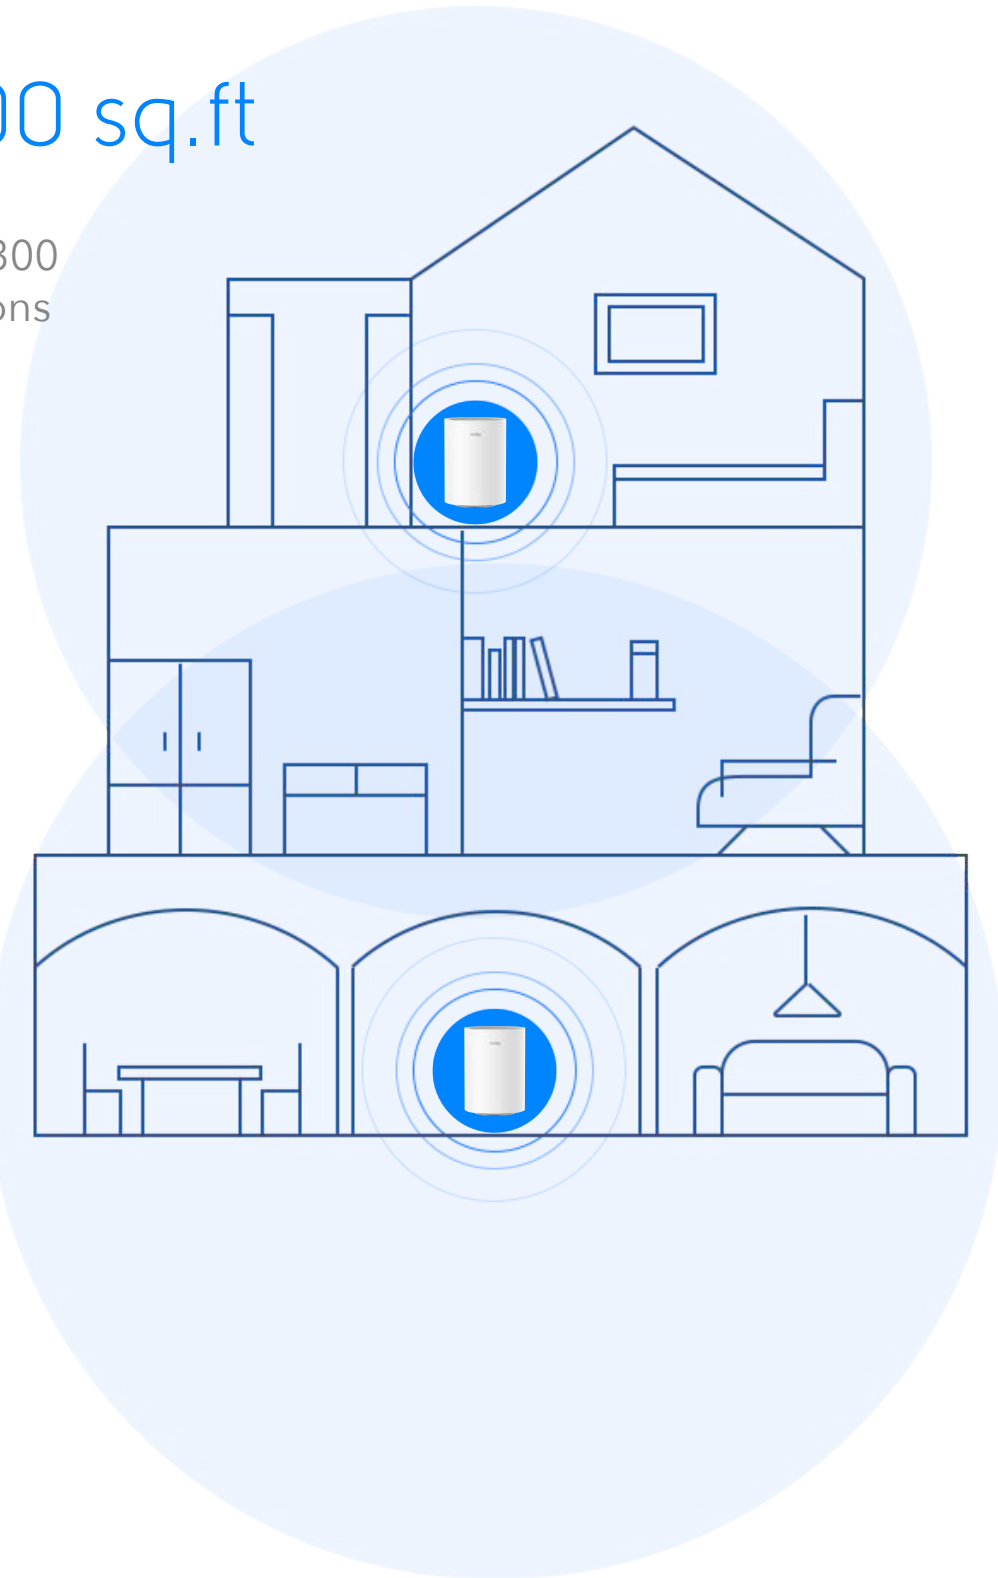

# AC1200

## Whole Home Mesh Wi-Fi System

-  Enhanced Whole Home Coverage
-  Seamless Roaming
-  Up to 1.2Gbps Wi-Fi Speed
-  Powerful Dual-Core Processor
-  VPN Server and VPN Client Support

[Datasheet](#)

## AC1200 Whole Home Mesh Covers Up to 4,500 sq.ft

With stronger and more efficient signals enhanced by Cudy Whole Home Mesh technology, M1300 (3-Pack) boosts broader whole home Wi-Fi coverage with great performance. Wireless connections and optional Ethernet backhaul work together to link mesh units, providing even faster network speeds and truly seamless coverage. Want more coverage? Simply add another one.