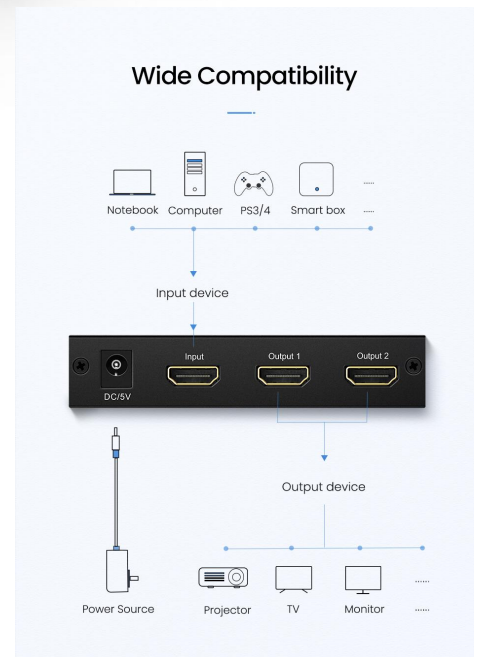

UGREEN

HDMI 2.0 5*1 Switcher

PID: 40201 EAN: 6957303842018

1 In 2 Out

Stable Transmission

Wide Compatibility

Specifications:

- *HDMI 1.4Version
- *Support 4K@30Hz,3D, HDCP
- *Input: 1 port HDMI
- *Output: 2 ports HDMI
- *Supports 40m 1080P long distance transmission with HDMI cable
- *12M 26 AWG cable for input and 12m 26 AWG cable for output(4K@30Hz)
- *20M 24AWG cable for input and 20m 24AWG cable for output(1080P@60Hz)
- *DC 5V 1A (3.5*1.35*9.5mm) Power adapter is included.
- *Aluminum alloy case