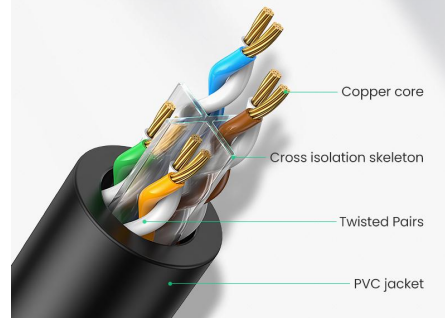

Soft & Flexible

Outstanding durability for a long lifespan

— Bend test (times) —

Soft & Flexible

Cross Frame Twisted Pair Structure

Isolated 4 pairs of twisted pair, stable and anti-interference

Cross Frame Twisted Pair Structure

*OD:6mm *Connection Type: RJ45

*Connector: pure copper plated with gold

*Connection method: 568B *Ethernet Speed: 1000Mbps

*Channel Bandwidth: 250MHz

*Stranding method: 8-core twisted pair;Cross structure