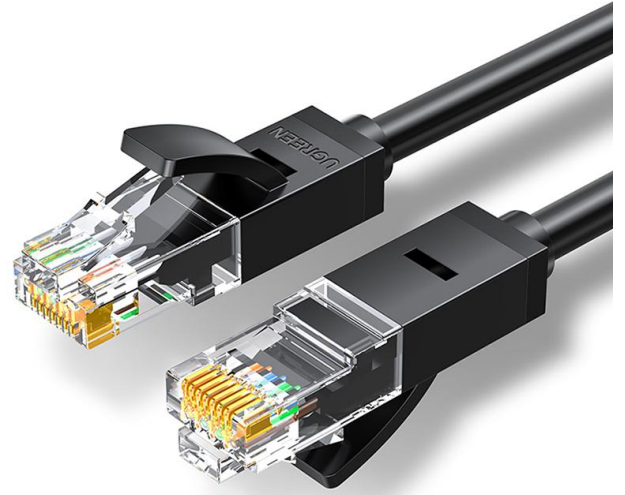

Cat6 UTP Ethernet Cable

PID: NW102 20158 6957303821587
PID: NW102 20159 6957303821594
PID: NW102 20160 6957303821600
PID: NW102 20161 6957303821617
PID: NW102 20162 6957303821624
PID: NW102 20164 6957303821648
PID: NW102 20165 6957303821655
PID: NW102 20166 6957303821662
PID: NW102 20167 6957303821679
PID: NW102 20168 6957303821686

Soft & Flexible

Outstanding durability for a long lifespan

— Bend test (times) —

Soft & Flexible

Cross Frame Twisted Pair Structure

Isolated 4 pairs of twisted pair, stable and anti-interference

Cross Frame Twisted Pair Structure

Universal Compatibility

Compatible with RJ45 interface network equipment, Laptop, desktop, router, set-top boxes, smart TV, switch, digital printer, etc.

Universal Compatibility

Specifications:

*UTP

*Type: Cat 6 *Conductor: 26AWG copper clad aluminum

*OD:6mm *Connection Type: RJ45

*Connector: pure copper plated with gold

*Connection method: 568B *Ethernet Speed: 1000Mbps

*Channel Bandwidth: 250MHz

*Stranding method: 8-core twisted pair;Cross structure