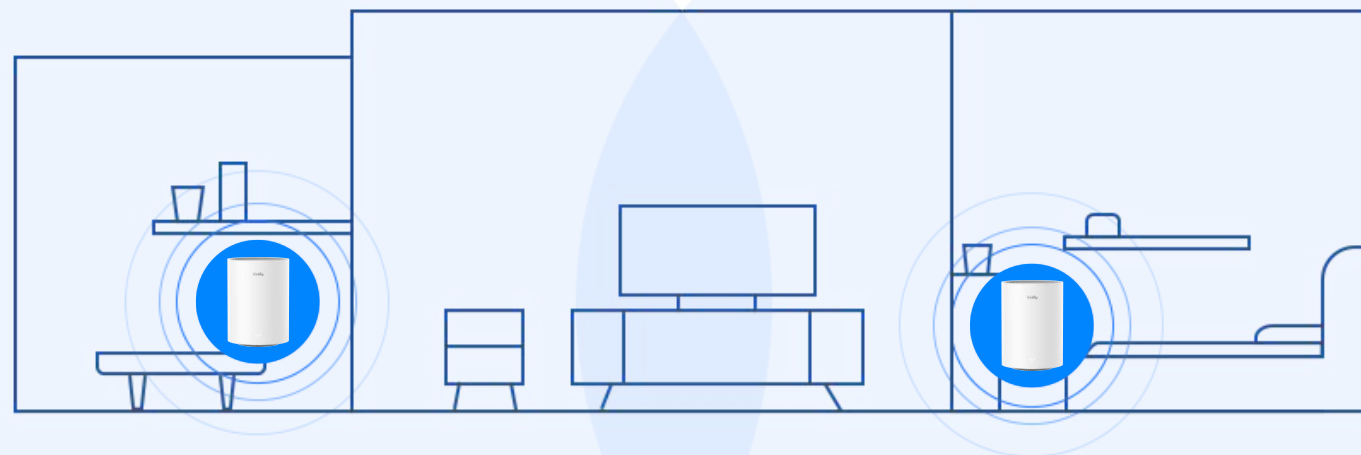

[Datasheet](#)

Whole Home Mesh, Dead Zone Killer

With Cudy Mesh Wi-Fi 6 System, you'll enjoy advanced whole home WiFi designed to deliver smooth video streaming and fast online gaming to more devices at the same time. Experience the next generation of WiFi 6, perfect for medium to large homes up to 5,500 sq.ft. Want more coverage? Simply add another one.