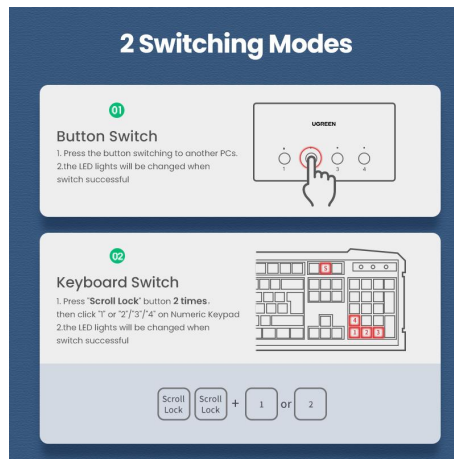

2 Switching Modes

01 Button Switch

02 Keyboard Switch

Scroll Lock Scroll Lock + 1 OR 2

2switching Modes