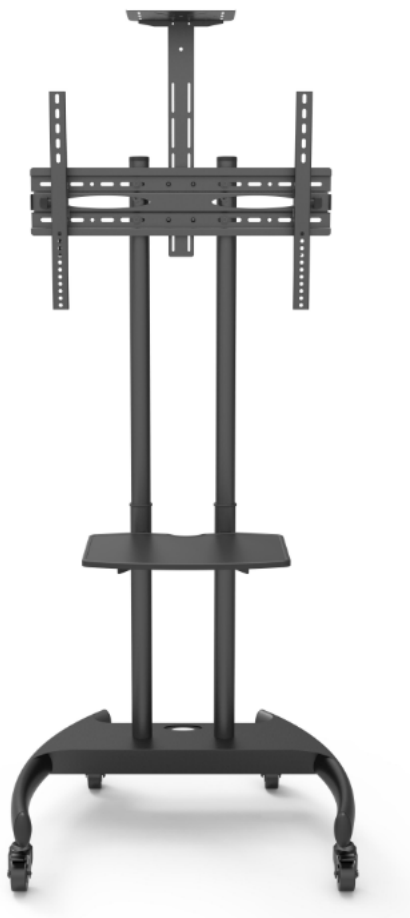

# MOBILE TV Trolley

For TV size 32"-65"/T639

# Focus Mount

- Professional mobile TV Trolley with camera holder
- Height adjustable of TV brackets and shelf
- Heavy duty casters
- Cable management

Made in China.

DOTMEDIALTD  
18 KATEVASIAS str & DALIAS str  
ACHARNES 13671 ATHENS-GREECE  
Tel. +302102849836  
Fax +302102446835  
Mail: [info@dot-media.gr](mailto:info@dot-media.gr)