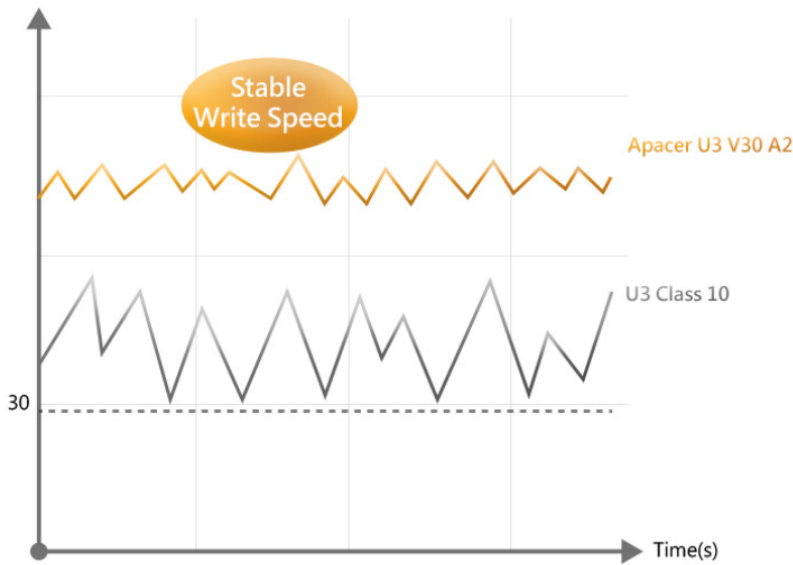

Write Speed (MB/s)

*Transmission speeds vary based on your system performance (e.g. hardware, software, usage, etc.)

Smooth Recording

Compared to conventional memory cards, Apacer's Video Speed Class card offers a more stable write speed to ensure uninterrupted smoothness during shooting, without problems such as drop frame or data loss. It is suitable for devices that captures continuous images, such as drones, sports cameras, 360-degree cameras.

Limitless Joy! Large Capacity Up to 512GB

Available in 4 memory capacities, 64GB, 128GB, 256GB and 512GB. Now your professional video recorders, smartphones, or digital cameras can capture as many images as you like and never miss out any wonderful moments in life.