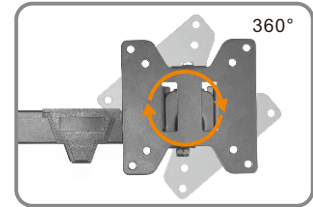

Focus Mount

LCD Monitor Desktop Mount

Tilt

Rotation

Swivel

FDM612

Distributor

- DOTMEDIA LTD
- Add: 18 KATEVASIAS str & DALIAS str
- ACHARNES 13671 ATHENS-GREECE
- Tel. +302102849836 Fax +302102446835
- E-mail: info@dot-media.gr