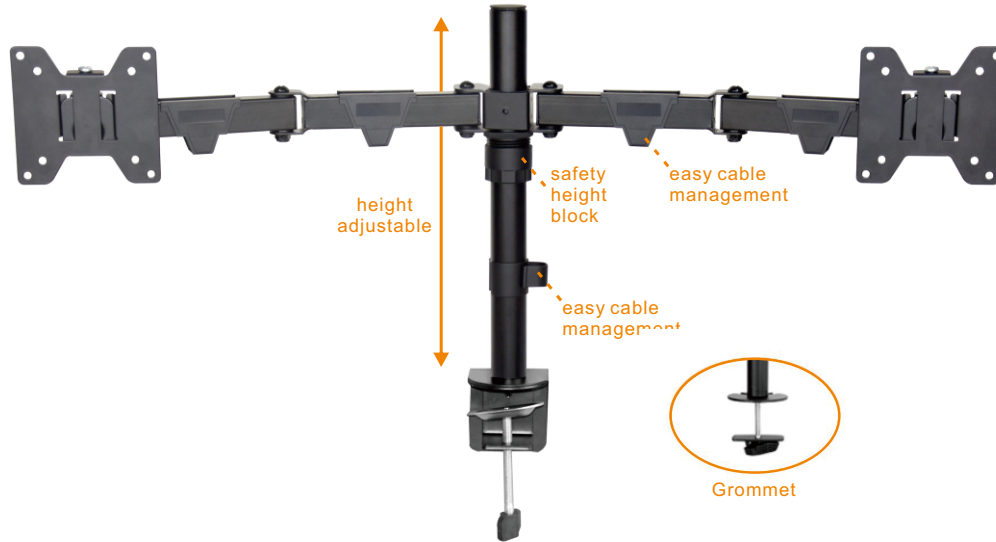

Focus Mount

LCD Monitor Desktop Mount

Tilt

Rotation

Swivel

FDM612

Distributor

- DOTMEDIA LTD
- Add: 18 KATEVASIAS str & DALIAS str
- ACHARNES 13671 ATHENS-GREECE
- Tel. +302102849836 Fax +302102446835
- E-mail: info@dot-media.gr