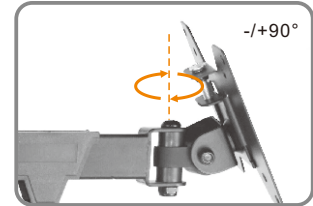

Focus Mount

LCD Monitor Desktop Mount

Tilt

Rotation

Swivel

FDM612

Distributor

- DOTMEDIA LTD
- Add: 18 KATEVASIAS str & DALIAS str
- ACHARNES 13671 ATHENS-GREECE
- Tel. +302102849836 Fax +302102446835
- E-mail: info@dot-media.gr