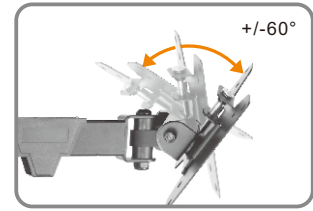

Focus Mount

LCD Monitor Desktop Mount

Tilt

Rotation

Swivel

FDM612

Distributor

- DOTMEDIA LTD
- Add: 18 KATEVASIAS str & DALIAS str
- ACHARNES 13671 ATHENS-GREECE
- Tel. +302102849836 Fax +302102446835
- E-mail: info@dot-media.gr